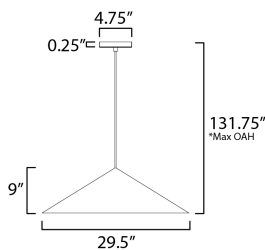

LAMPING

INPUT VOLTAGE : 120V
LUMENS : 900 Rated (650 Del.)
BULB : 1 x 9W LED E26 Medium , 9W Total
BULB INCLUDED : (Included)
DIMMABLE :
CRI : 90 CRI
COLOR_TEMP : 3000K

*max overall height

Always consult a qualified electrician before installing any lighting product.